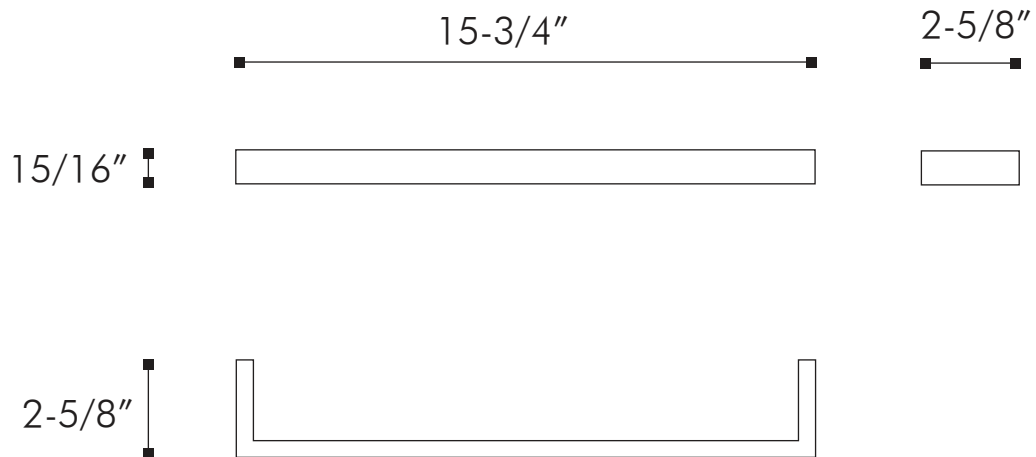

DAX-GDC060166-CR

TOWEL BARS **SERIES**

FEATURES

- Brass body
- Chrome finish
- Wall mount
- Mounting parts included

				
X4	X4	X2	X2	X2

For parts or sale requirements
please contact our customer service department: