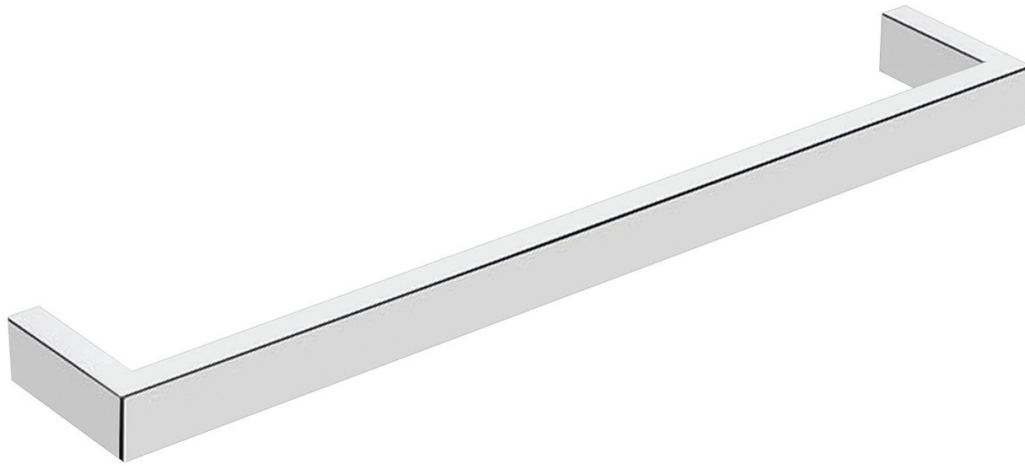

DAX-GDC060166-CR

TOWEL BARS **SERIES**

FEATURES

- Brass body
- Chrome finish
- Wall mount
- Mounting parts included

				
X4	X4	X2	X2	X2

For parts or sale requirements
please contact our customer service department: