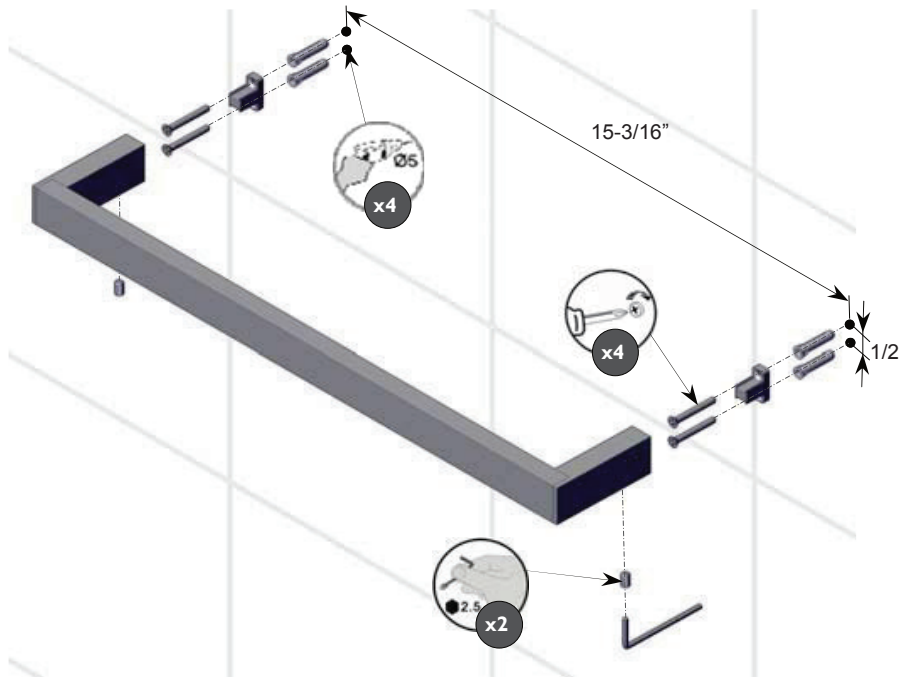

DAX-GDC060166-CR

TOWEL BARS **SERIES**

FEATURES

- Brass body
- Chrome finish
- Wall mount
- Mounting parts included

				
X4	X4	X2	X2	X2

For parts or sale requirements
please contact our customer service department: